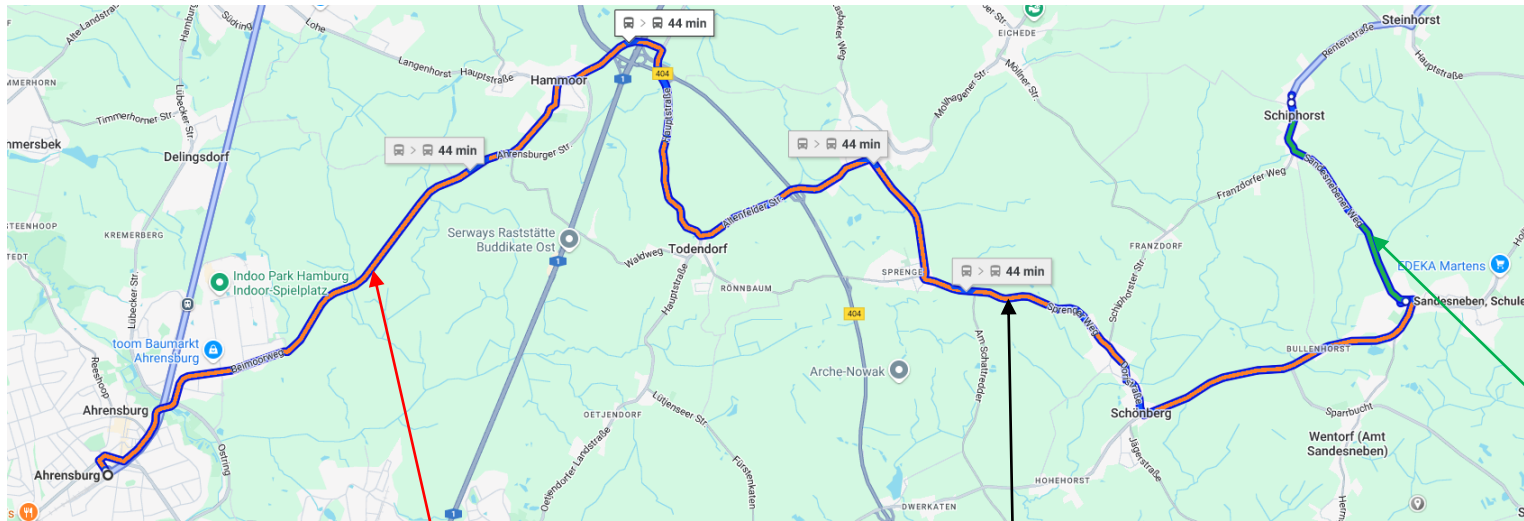

Avantgarde Festival 2026 Arrival/Departure

• DirectShuttle

• Bus 8730

Arrival

| Day | Dep Ahrensburg Bhf | Transport | Arr Sandesneben | Transport | Arr Schiphorst | Bus |
|-----|--------------------|-----------|-----------------|-----------|----------------|-----------|
| Fr | 16:11 | Bus 8730 | 16:44 | Bus 8780 | 16:52 | Switch SN |
| Fr | 17:11 | Bus 8730 | 17:44 | Shuttle | 18:00 | |
| Fr | 18:11 | Bus 8730 | 18:44 | Shuttle | 19:00 | |
| Fr | 19:11 | Bus 8730 | 19:44 | Shuttle | 20:00 | |
| Sa | 09:11 | Bus 8730 | 09:44 | Shuttle | 10:00 | |
| Sa | 11:11 | Bus 8730 | 11:44 | Bus 8780 | 11:52 | Switch SN |
| Sa | 13:11 | Bus 8730 | 13:44 | Shuttle | 14:00 | |
| Sa | 15:11 | Bus 8730 | 15:44 | Bus 8780 | 15:52 | Switch SN |
| Sa | 17:11 | Bus 8730 | 17:44 | Shuttle | 18:00 | |
| Sa | 19:11 | Bus 8730 | 19:44 | Shuttle | 20:00 | |
| Su | 09:11 | Bus 8730 | 09:44 | Shuttle | 10:00 | |
| Su | 11:11 | Bus 8730 | 11:44 | Shuttle | 12:00 | |
| Su | 13:11 | Bus 8730 | 13:44 | Shuttle | 14:00 | |

- On Fr. and Sa. a DirectShuttle drives at 0:00 to Ahrensburg Bhf with connection to Hamburg with RB81. Please register for this service until 19.6.!
- Some Shuttle go between Schiphorst and Sandesneben
- Sometimes you can switch to/from Schiphorst at Sandesneben
- Connections shown are from/to Ahrensburg Bhf (Bahnhofstr.), please dont mix it up with U-Bahn
- Bus 8780
- Shuttle