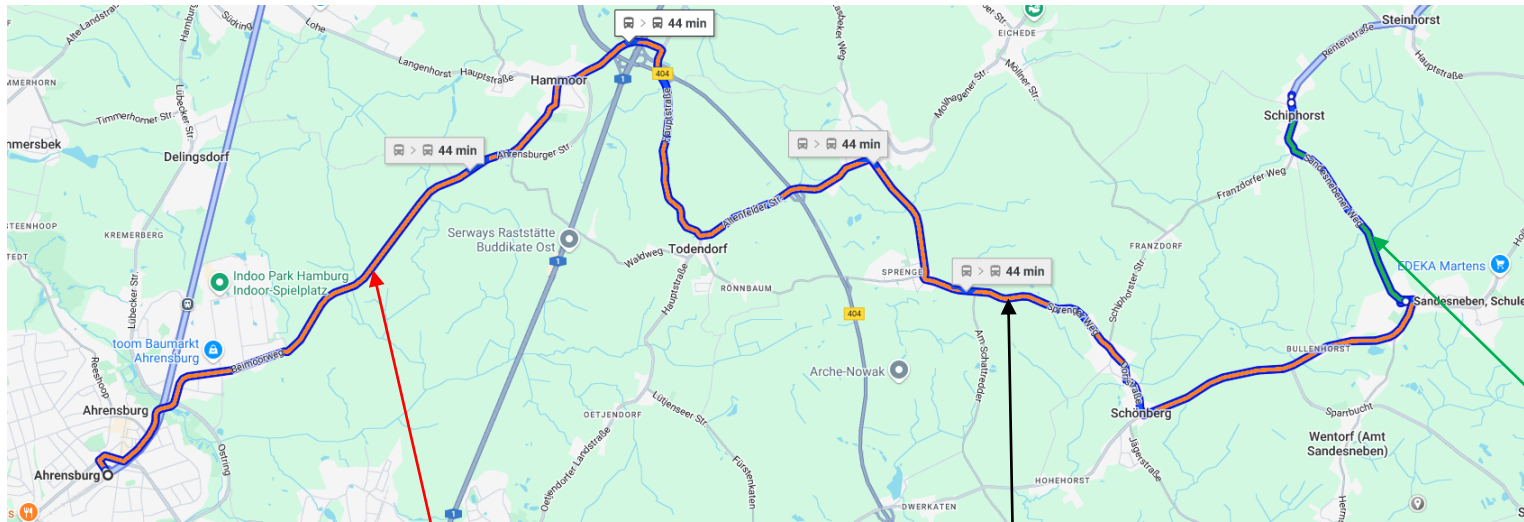

Avantgarde Festival 2025 Arrival/Departure

• DirektShuttle

• Bus 8730

Arrival

Tag	Ab Ahrensburg Bhf	Transport	An Sandesneben	Transport	An Schiphorst	Bus
Fr	16:11	Bus 8730	16:44	Bus 8726	16:51	Umsteigen SN
Fr	17:11	Bus 8730	17:44	Shuttle	18:00	
Fr	18:11	Bus 8730	18:44	Shuttle	19:00	
Fr	19:11	Bus 8730	19:44	Shuttle	20:00	
Sa	09:11	Bus 8730	09:44	Shuttle	10:00	
Sa	11:11	Bus 8730	11:44	Bus 8780	11:52	Umsteigen SN
Sa	13:11	Bus 8730	13:44	Shuttle	14:00	
Sa	15:11	Bus 8730	15:44	Bus 8780	15:52	Umsteigen SN
Sa	17:11	Bus 8730	17:44	Shuttle	18:00	
Sa	19:11	Bus 8730	19:44	Shuttle	20:00	
So	09:11	Bus 8730	09:44	Shuttle	10:00	
So	11:11	Bus 8730	11:44	Shuttle	12:00	
So	13:11	Bus 8730	13:44	Shuttle	14:00	

Departure

Tag	Ab Schiphorst	Transport	Ab Sandesneben	Transport	An Ahrensburg Bhf	Bus	Ab Ahrensburg
Fr	18:12	Bus 8780	18:19	Bus 8730	18:55	Umsteigen SN	
Fr	19:12	Bus 8780	19:19	Bus 8730	19:55	Umsteigen SN	
Fr	20:55	Shuttle	21:11	Bus 8730	21:47		
Fr	00:00	DirektShuttle			00:30		Nach HH Hbf 0:55
Sa	14:12	Bus 8780	14:19	Bus 8730	14:53	Umsteigen SN	
Sa	16:00	Shuttle	16:19	Bus 8730	16:53		
Sa	18:12	Bus 8780	18:19	Bus 8730	18:53	Umsteigen SN	
Sa	00:00	DirektShuttle			00:30		Nach HH Hbf 0:55
So	16:00	Shuttle	16:19	Bus 8730	16:53		
So	18:00	Shuttle	18:19	Bus 8730	18:53		

- On Fr. and Sa. a DirektShuttle drives at 0:00 to Ahrensburg Bhf with connection to Hamburg with RB81. Please register for this service until 19.6.!
- Some Shuttle go between Schiphorst and Sandesneben
- Sometimes you can switch to/from Schiphorst at Sandesneben
- Connections shown are from/to Ahrensburg Bhf (Bahnhofstr.), please dont mix it up with U-Bahn
- Bus 8726/8780
- Shuttle